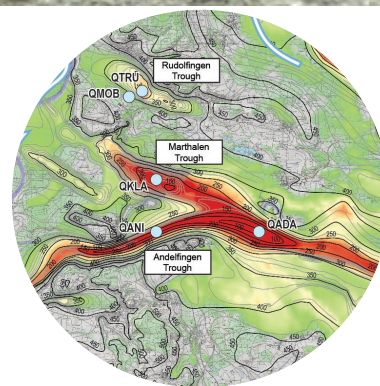

CH-Quat Excursion 2020

From Deckenschotter to overdeepenings in Northern Switzerland

- Registration** until July 31st to:
gaudenz.deplazes@nagra.ch
- Costs per participant:
CHF ~75.-/100.- in double/single room
 - Max. number of participants: 20
(first-come-first-serve-principle)

Topics

- Landscape evolution
- Sedimentology & stratigraphy
- Dating methods
- Drilling & applied geophysics
- Fluvial & glacial erosion

Region: Lower Thur and Lower Aare Valley

- Start: Sat **19.9**, ~9:30h at Bülach train station
- End: Sun **20.9**, ~17:00h at Brugg train station
- Organisation:
 - Gaudenz Deplazes, nagra
 - Catharina Dieleman, Uni Bern